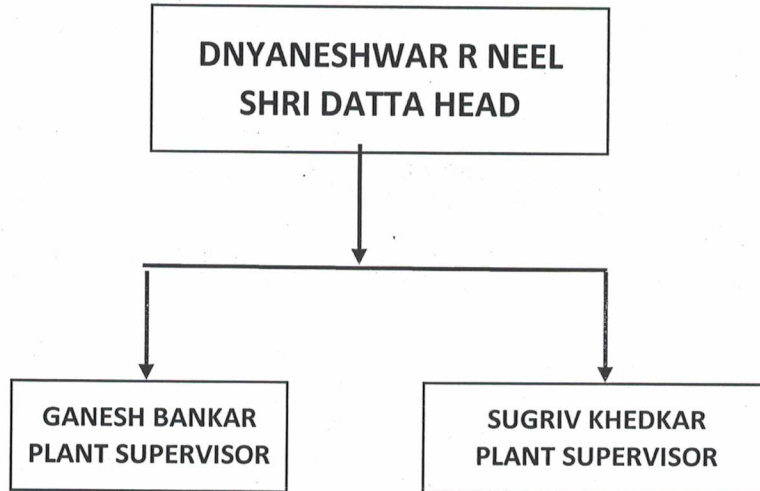

SHRI DATTA ENTERPRISES & LABOUR SUPPLIERS

All Kinds Industrial Job Works Mob.: 9372208362,8055577740

P.F.No.: MH/AB/82336,E.S.I.C.No.: 25-2282-101, GST No.: 27ADWPN6439R1Z8

Ref.No.

SHRI DATTA ENTERPRISES & LABOUR SUPPLIERS