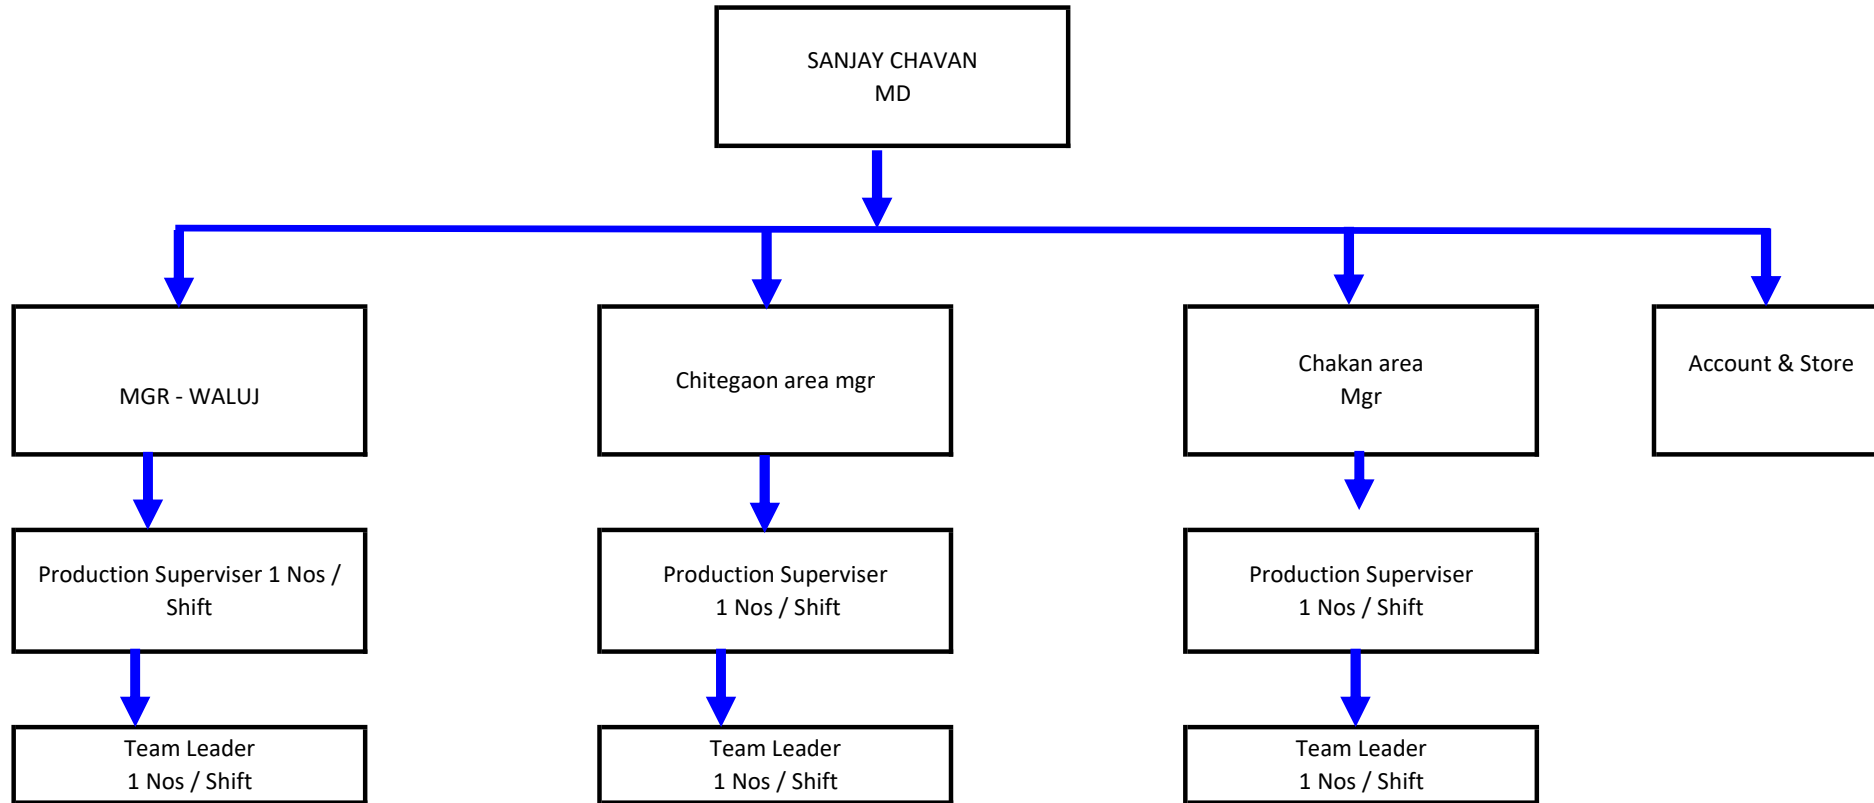

SHREEJI ENTERPRISES
Minatai thakre nagar , plot no 182 , N 2 , CIDCO Aurangabad

Organisation Chart

Date 01.04.2023

Prepared By

Approved By