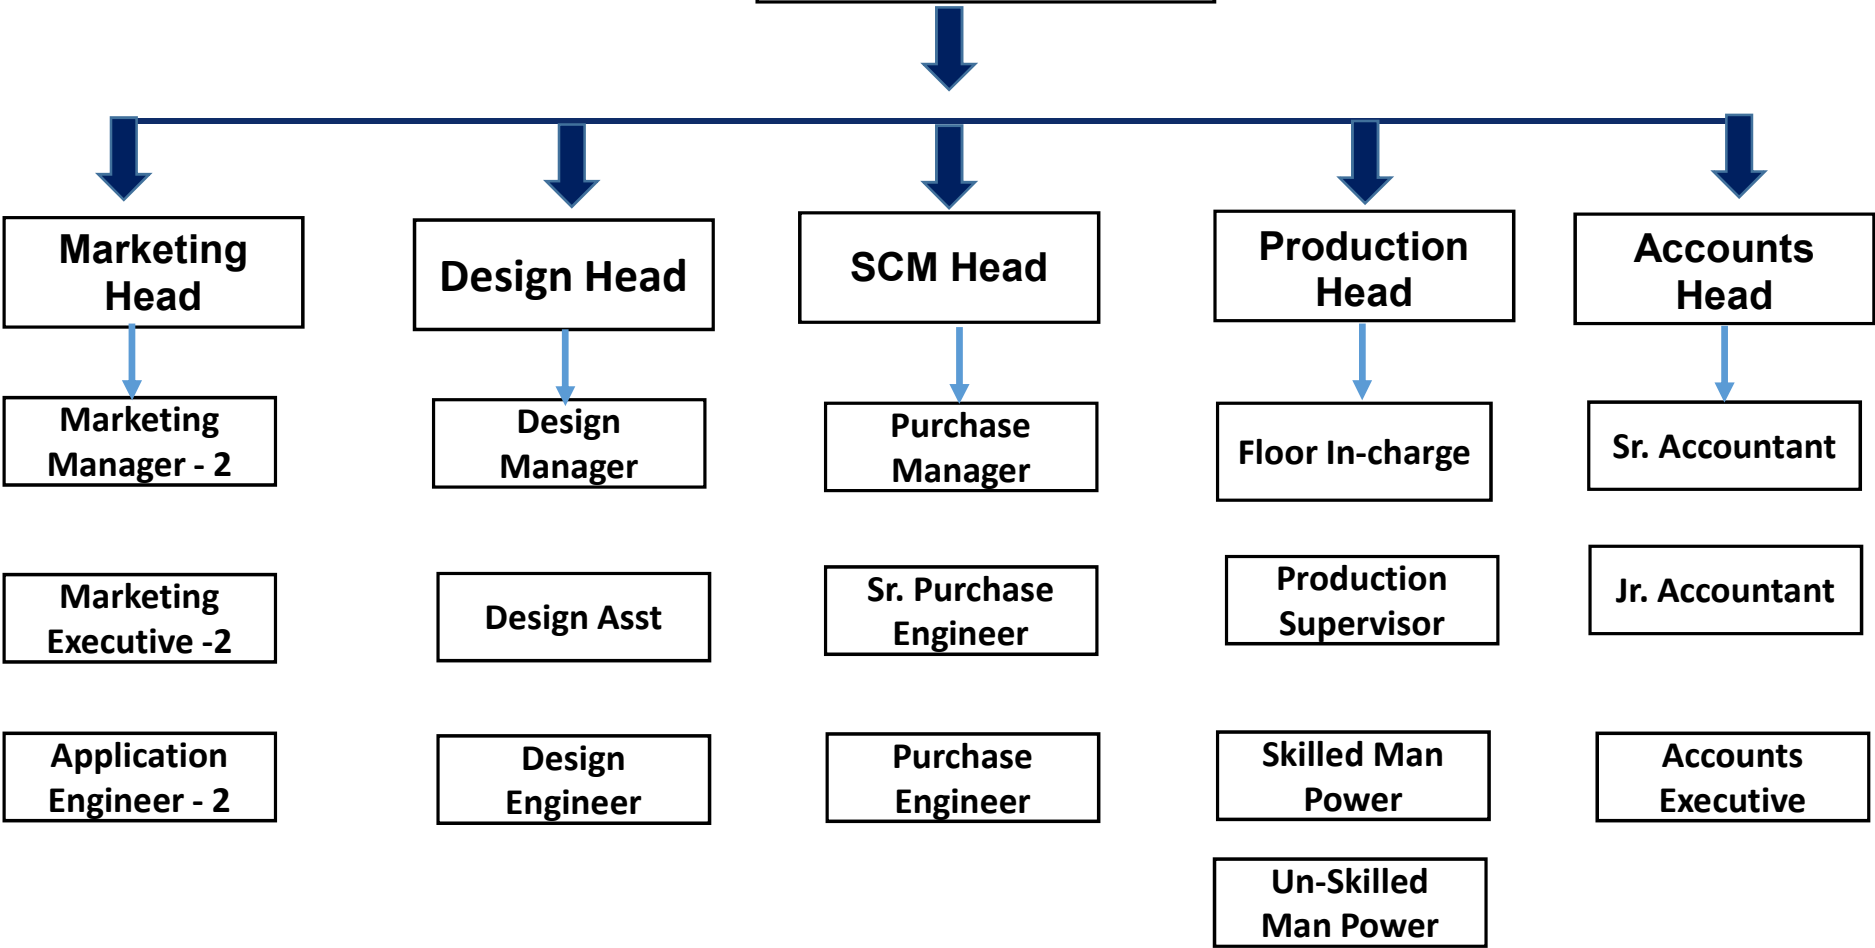

Organization Chart

Managing Director

Total Employees Strength is 130 plus