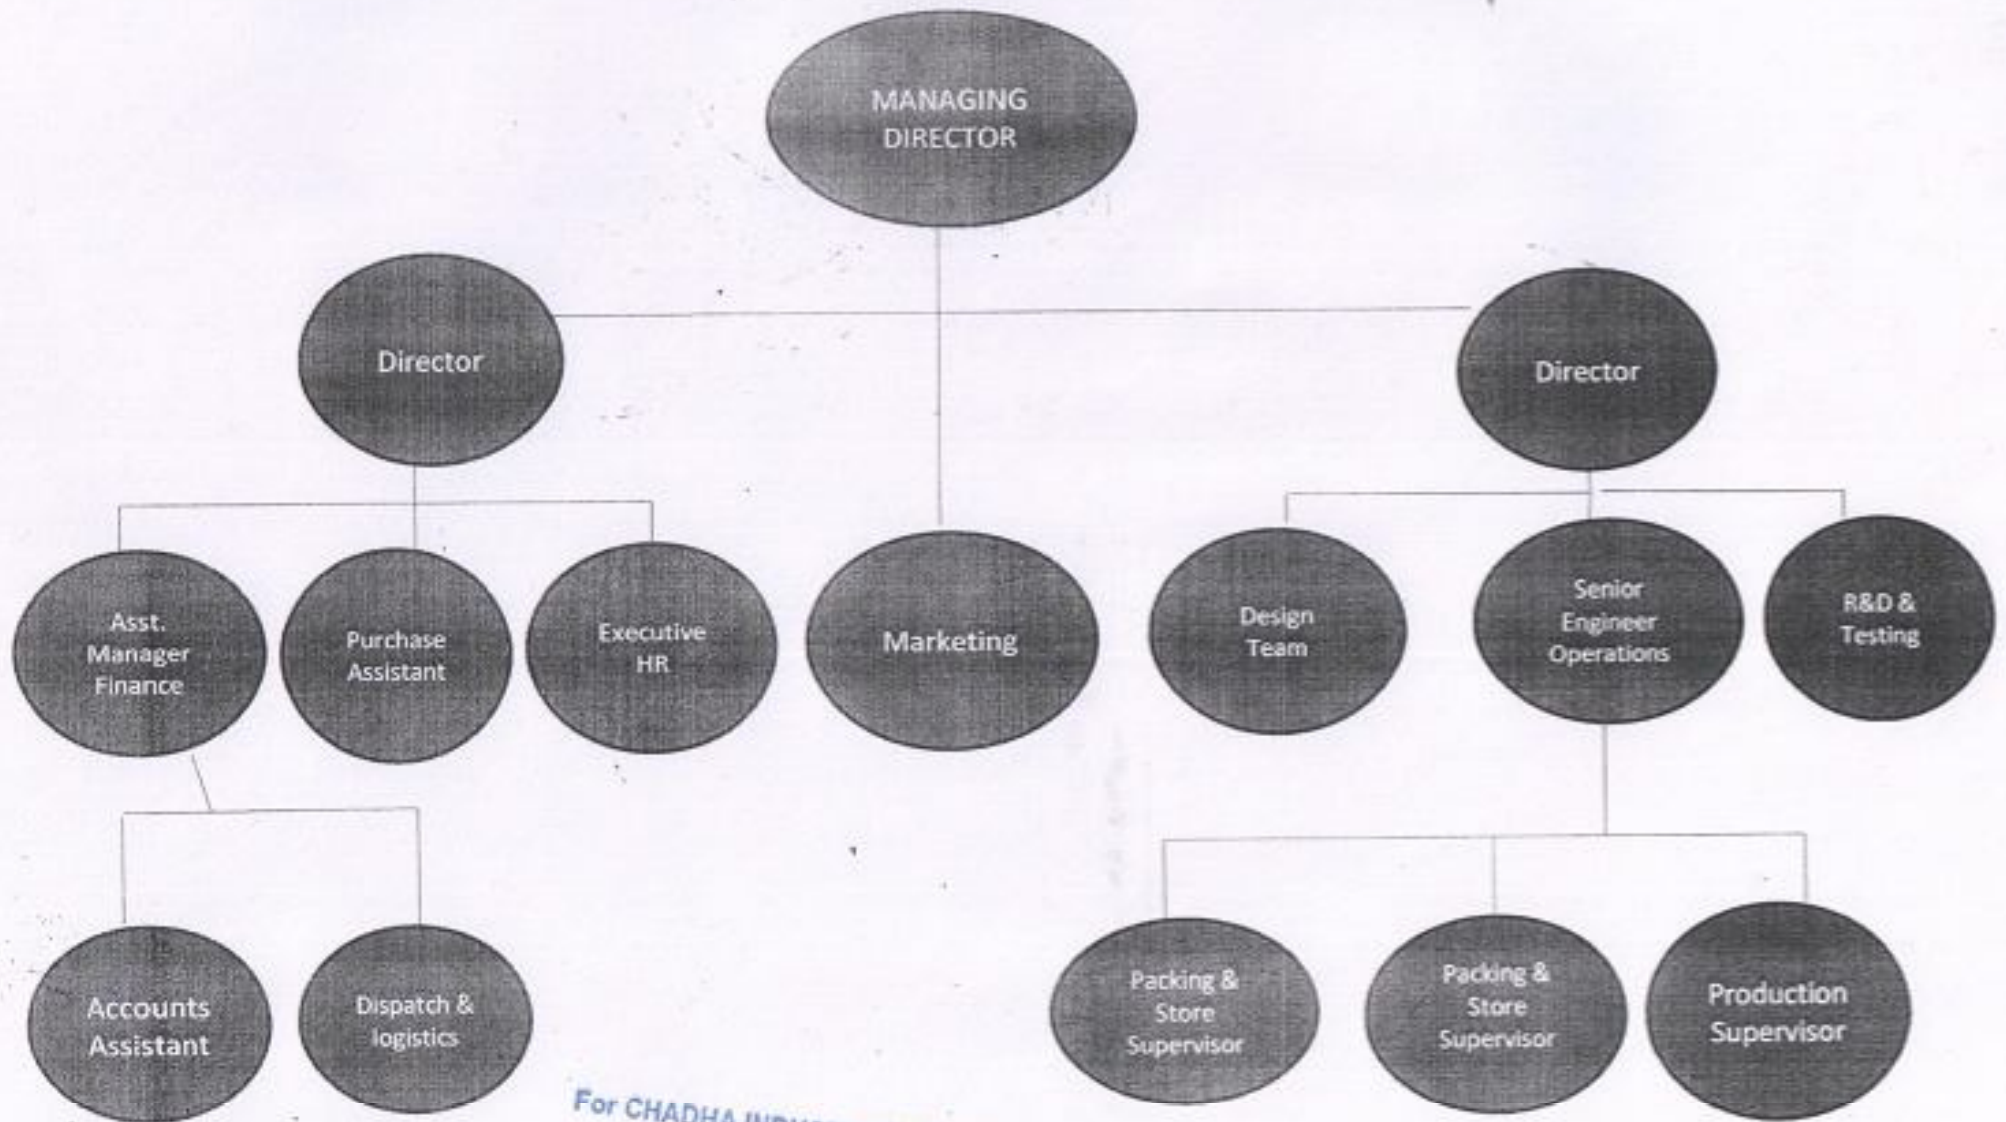

ORGANIZATION CHART

Chadha Industries Pvt. Ltd.
38, DLF Industrial Area,
Kirti Nagar, New Delhi-15

For CHADHA INDUSTRIES (P) LTD.

Chadha
Director