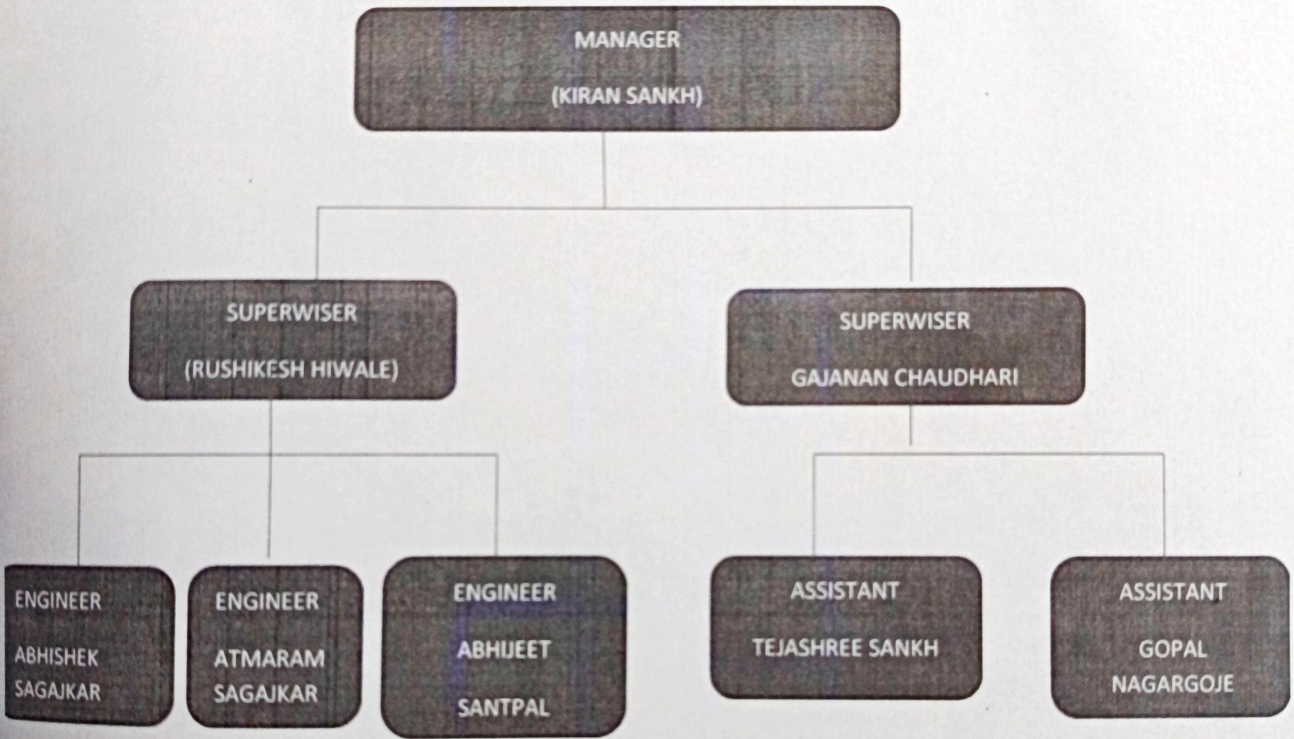

# ORGANISATION CHART

01-08-2024

NEW TECH AUTOMATION

*Tejashree*  
Partner

*Rushikesh*  
Partner