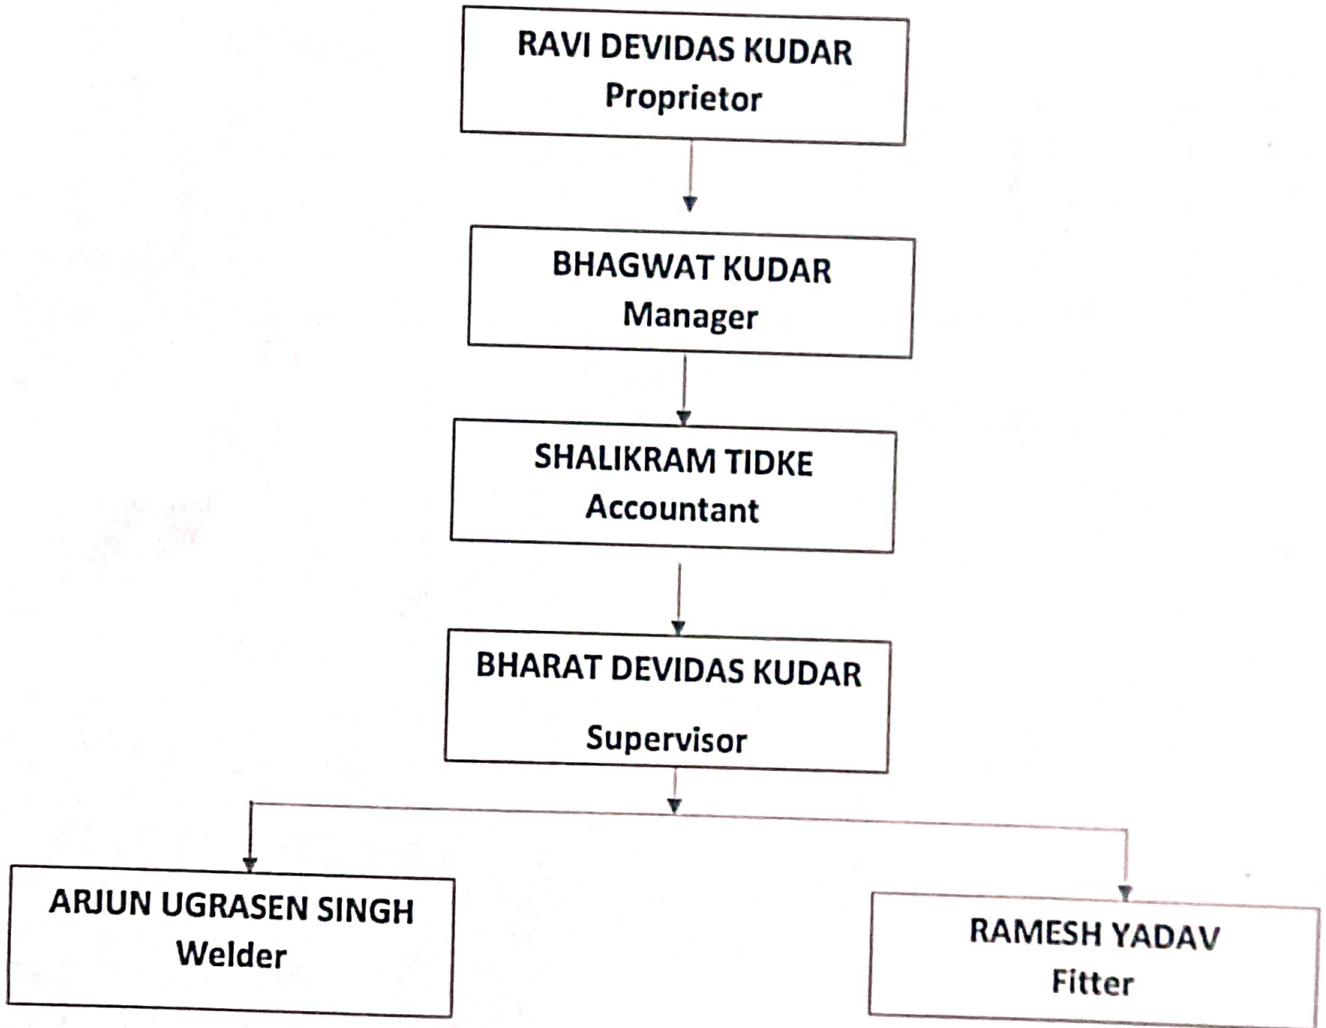

॥ श्री ॥

M/S. SAMRUDDHI ENTERPRISES

All Types of Civil & Structural Fabrication Works

Address : Plot No. 28, Gut No. 68, Wadgaon (Ko.), MIDC Waluj, Chh. Sambhajinagar. 431136

Mob.:- 9765890670 Email ID:- samrudhient11@gmail.com GSTIN : 27BVJPK3324C1ZV

ORGANIZATION CHART

10/09/2024