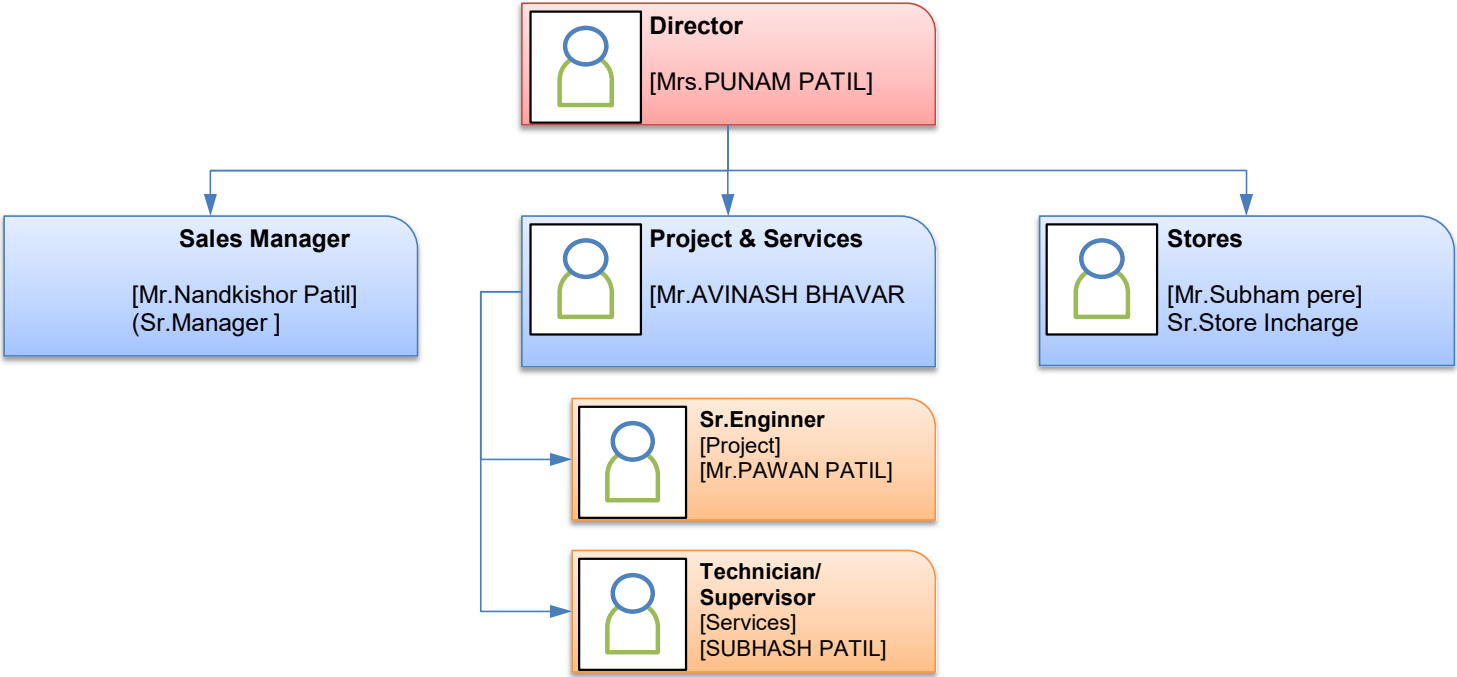

[Pulse Controls] Company Organizational Chart

For PULSE CONTROLSAuthorised signatory

A rectangular box containing a circular stamp with the text "PULSE CONTROLS" at the top and "WARRANGABAI" at the bottom. A handwritten signature in blue ink is written across the stamp.