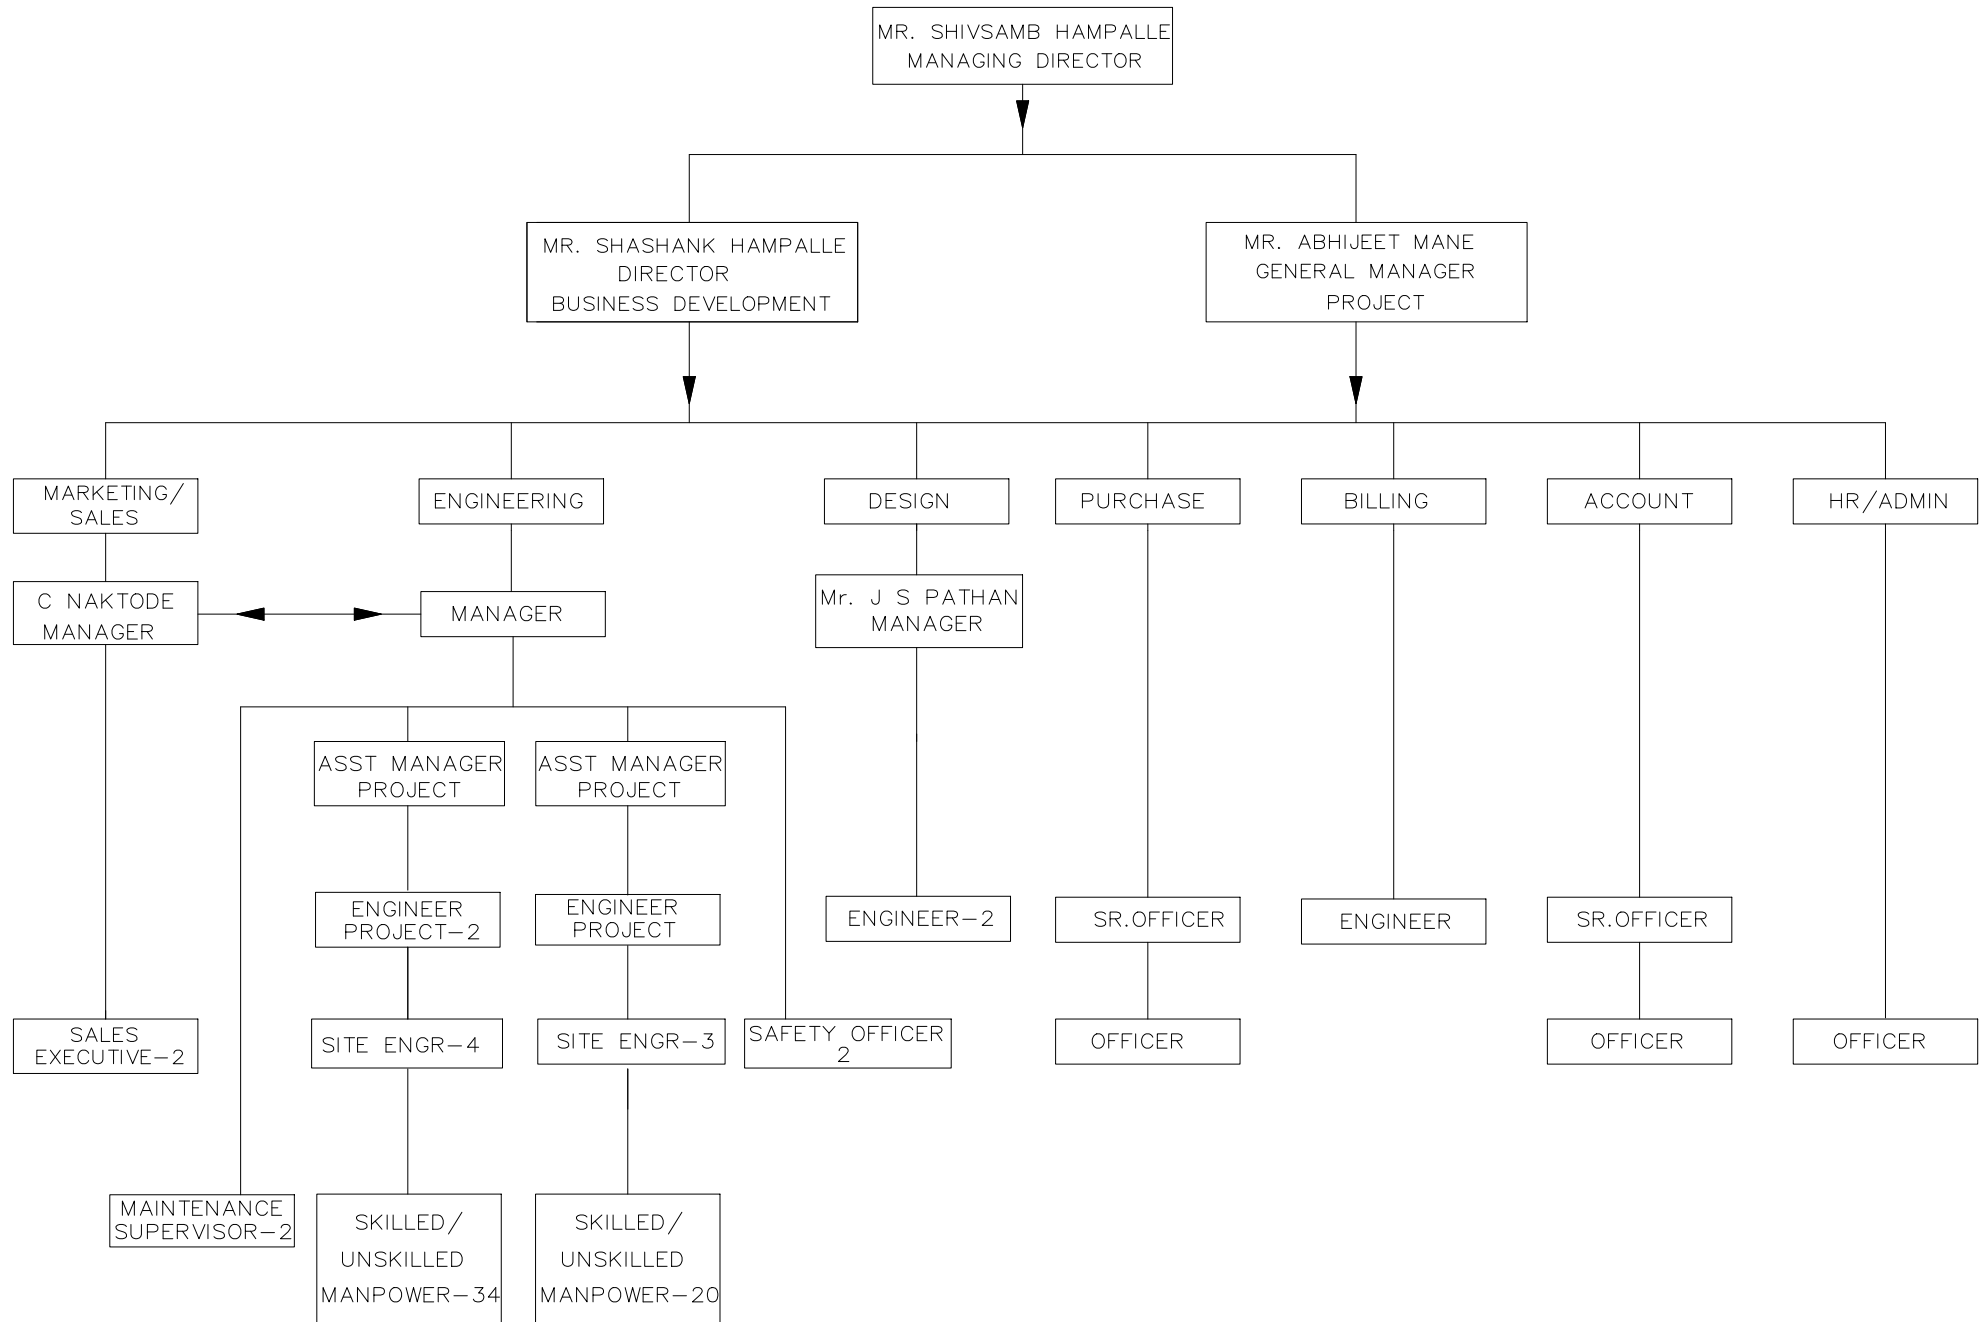

RACHNA FIRE ENGINEERING PVT LTD. ORGANISATION CHART

1
2
3
2
8
14
56
86