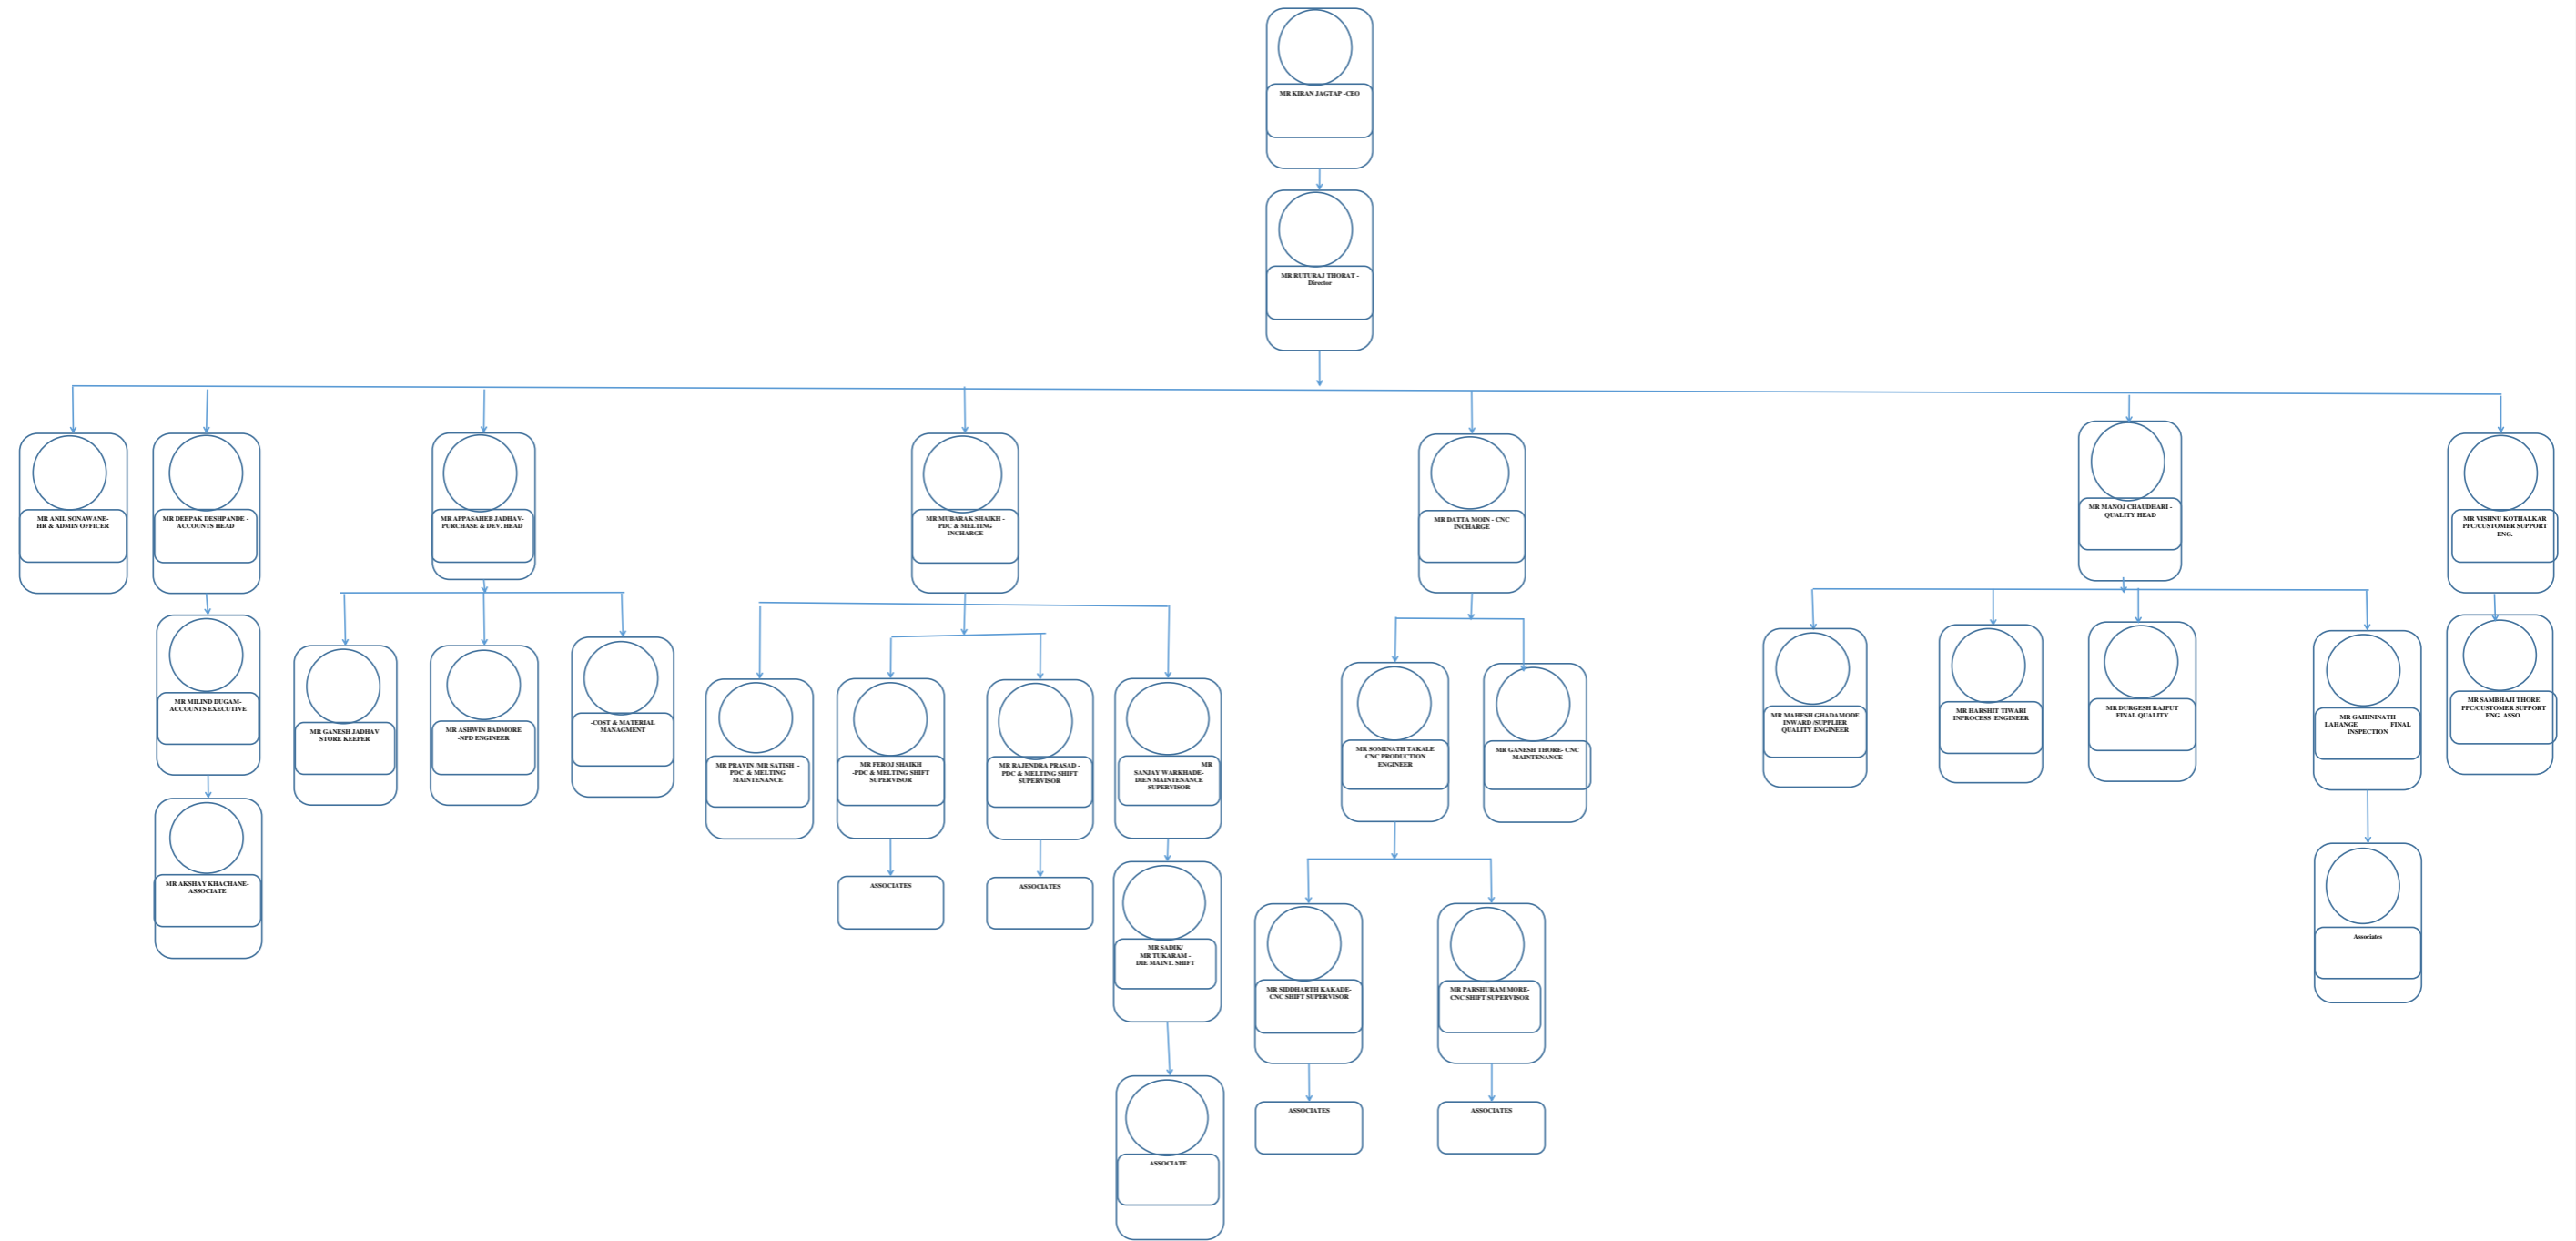

CAST4 ALUMINIUM PVT LTD

ORGANIZATION CHART

PREPARED BY:

APPROVED BY: