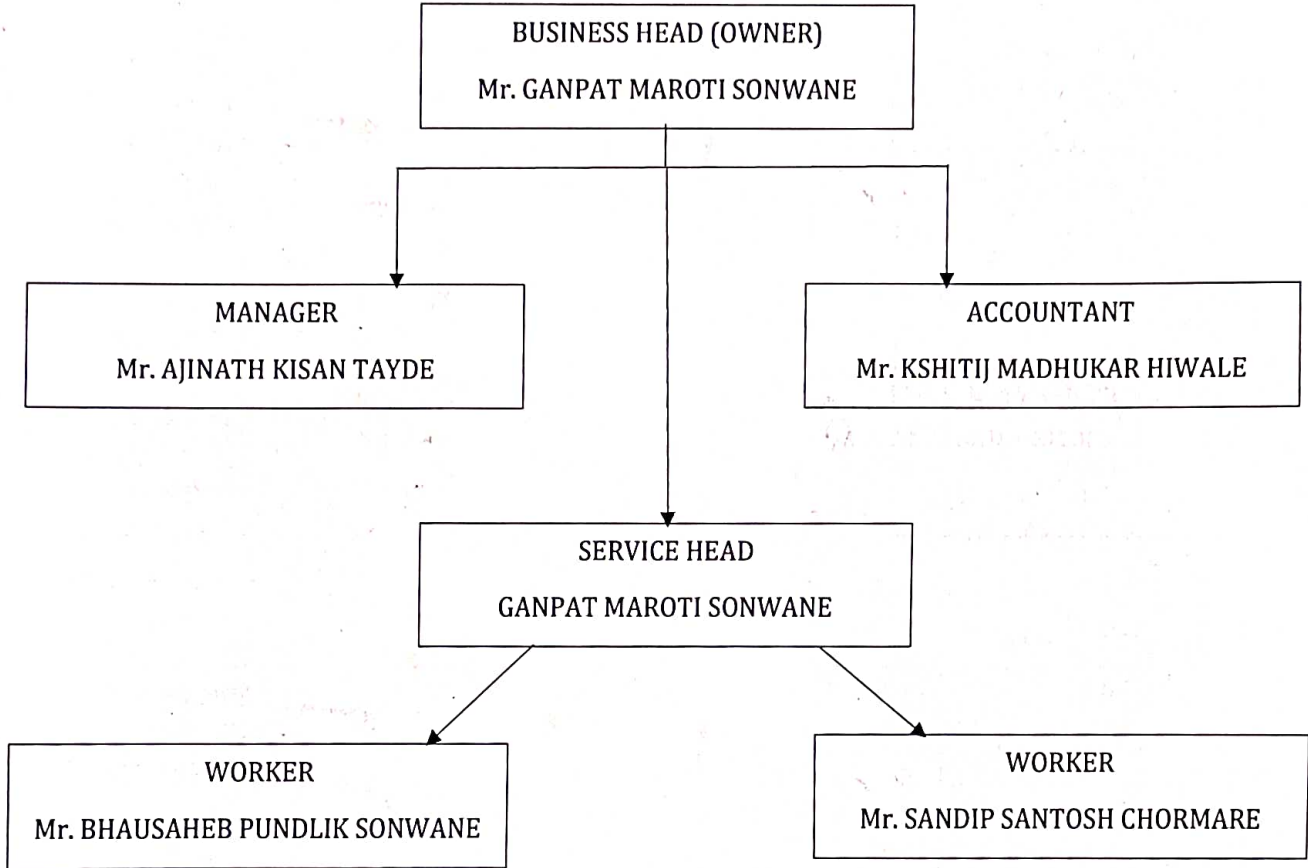

JAY LAXMI AGRO SERVICES

SHOP NO. 1, NEW MONDHA, JADAHVWADI, AURANGABAD - 431003

ORGANIZATION CHART

JAY LAXMI AGRO SERVICES

PER DROP MORE CROP

GST IN :- 27BWRPS6236C1Z4

SHOP NO. 1, NEW MONDHA, NEAR CHHATRAPATI SHIVAJI MAHARAJ CHOWK, JADHAVWADI,
AURANGABAD - 431003.
MOB NO. : 9049824343.