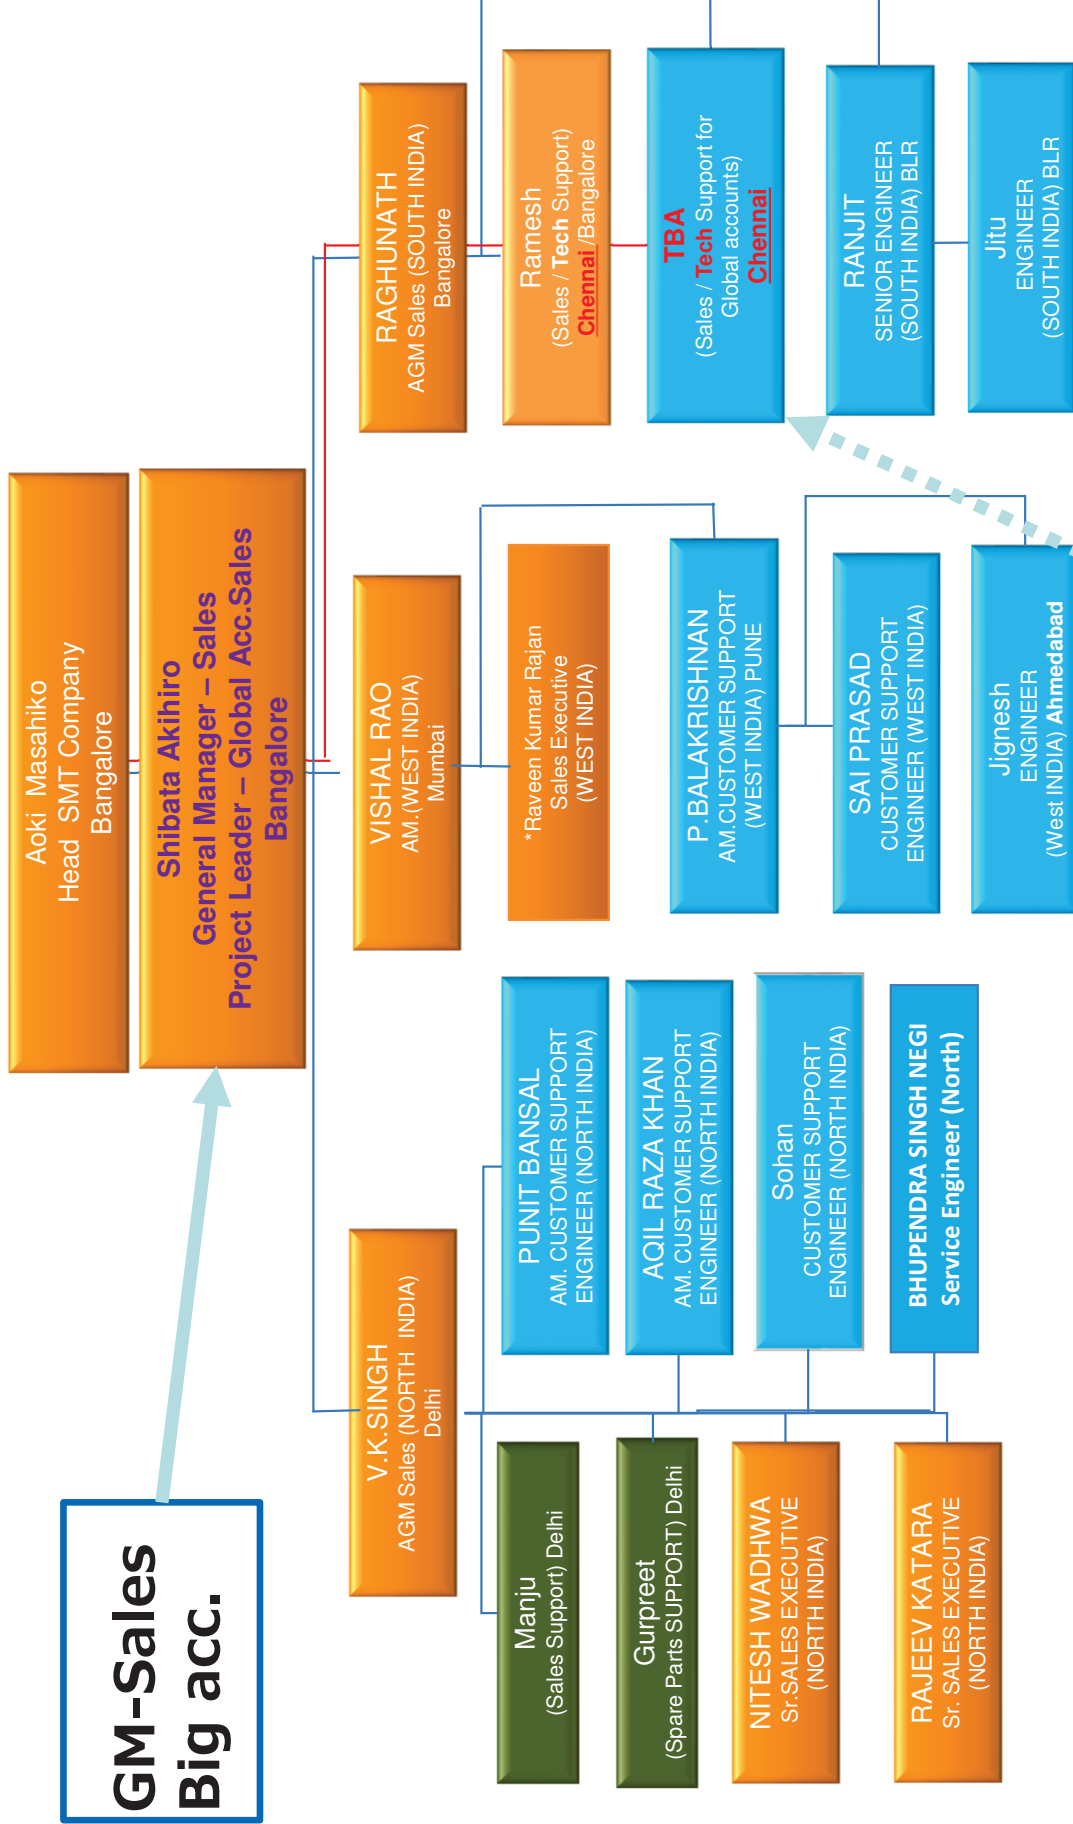

3E EVOLUTION

# JIN Organization

**GM-Sales  
Big acc.**

**Tech support  
New/fresh guy**

Sales

Service

Admin.