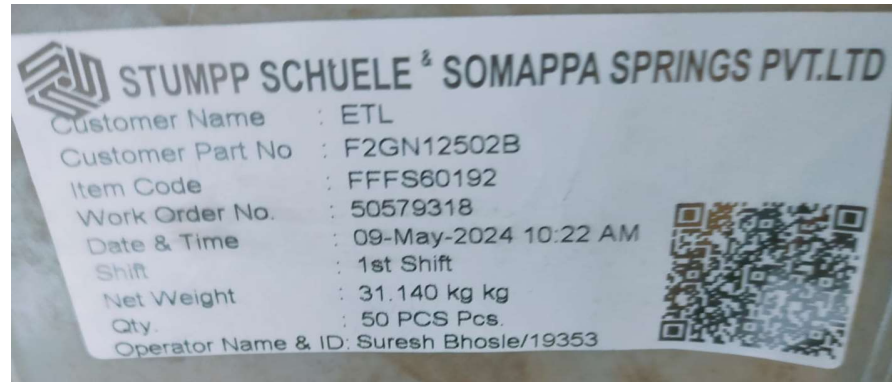

Detection (Outflow)

Before

After

Stumpp, Schuele & Somappa Springs Pvt Ltd	
Customer	Endurance Technologies Ltd
Item Code	F2GN125020-XB
Item Description	J1D
SSS Item Code	FFFS60192
DATE	09.05.2024
Qty. in Bin	50

Earlier, Tag is made Manually chances of Mixup

Now Introduced Barcode system as per Model- It can be Captured Mixup as well Shortages durign Dispatch