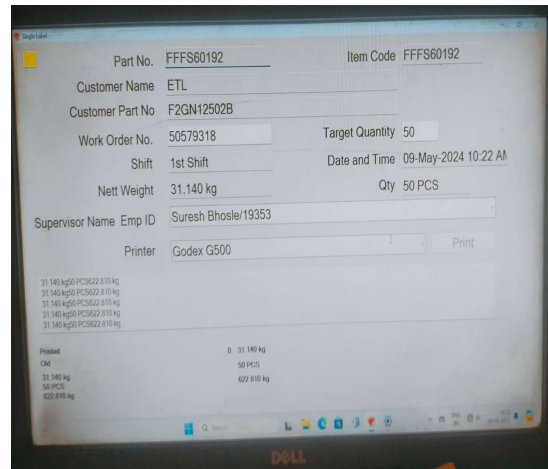

Detection (Outflow)

Before

After

Stumpp, Schuele & Somappa Springs Pvt Ltd	
Customer	Endurance Technologies Ltd
Item Code	F2GN125020-XB
Item Description	J1D
SSS Item Code	FFFS60192
DATE	09.05.2024
Qty. in Bin	50

Earlier, Tag is made Manually chances of Mixup

Now Introduced Barcode system as per Model- It can be Captured Mixup as well Shortages durign Dispatch